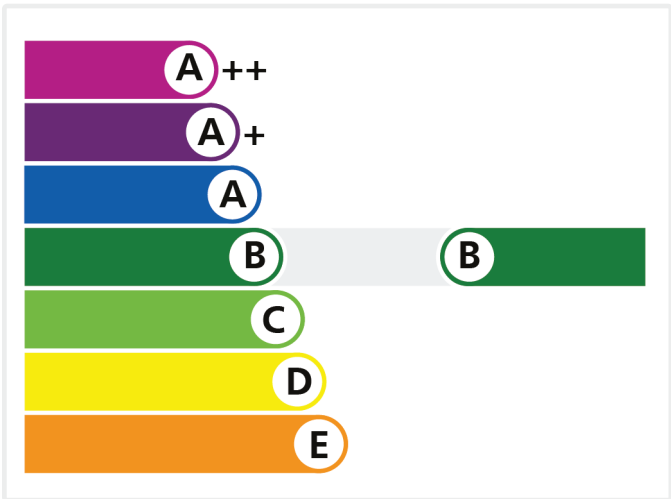

Proven Performance.

Energy Window

Whiteline Manufacturing Ltd

Energy+ Sculptured PlatinumNRG

B Rated

Proof

Licence No. 4625

Review Date: 31/12/2025